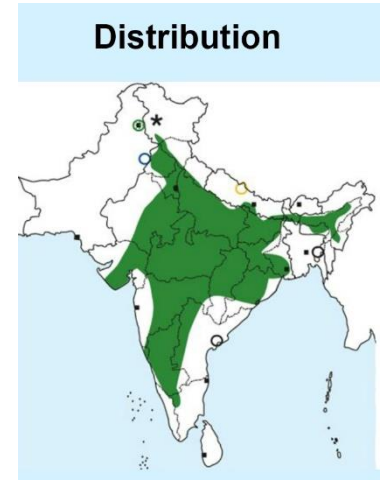

Andaman Crane identification Tips

Andaman Crane : *Rallina canningi* : Resident of Andaman island in India

Important id point

Both sexes are similar

©www.ogaclinks.com

Reference : Birds of Indian Subcontinent
Inskipp and Grimmett
www.HBW.com

Baillon's Crane identification Tips

Baillon's Crane : *Zapornia pusilla* : Widespread Winter visitor & Passage migrant in India

Important id point

Both sexes are similar

©www.ogaclinks.com

Reference : **Birds of Indian Subcontinent**
Inskipp and Grimmett
www.HBW.com

Black-tailed Crake identification Tips

Black-tailed Crake : *Zapornia bicolor* : Resident of Eastern Himalayas & North East India

Important id point

Both sexes are similar

©www.ogaclinks.com

Reference : **Birds of Indian Subcontinent**
Inskipp and Grimmett
www.HBW.com

Brown Crake identification Tips

Brown Crake : *Amaurornis akool* : Widespread Resident in India

Important id point

Both sexes are similar

Corn Crake identification Tips

Corn Crake: *Crex crex* : Vagrant in India