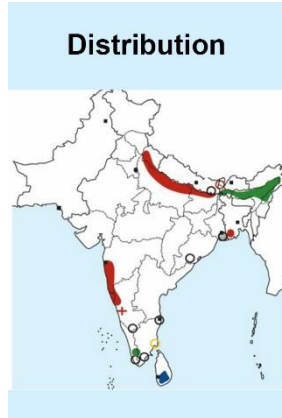

Baillon's Crane identification Tips

Baillon's Crane : *Zapornia pusilla* : Widespread Winter visitor & Passage migrant in India

Important id point

Both sexes are similar

©www.ogaclinks.com

Reference : **Birds of Indian Subcontinent**
Inskipp and Grimmett
www.HBW.com

Important id point

Both sexes are similar

Little Crane identification Tips

Little Crane : *Porzana parva*: Sporadic winter visitor in India

Important id point

Difference from male

©www.ogaclinks.com

Reference : Birds of Indian Subcontinent
Inskipp and Grimmett
www.HBW.com

Ruddy-breasted Crake identification Tips

Ruddy-breasted Crake : *Porzana fusca* : Resident in Western Ghats, East & North East India

Male

Important id point

Both sexes are similar

Slaty-legged Crake identification Tips - *R. e. amauroptera*

Slaty-legged Crake : *Rallina eurizonoides amauroptera* : Summer visitor in Western Ghats & Lower central Himalayas ; Resident in East & North East India

Male

Important id point

Both sexes are similar

Reference : **Birds of Indian Subcontinent**
Inskipp and Grimmett
www.HBW.com