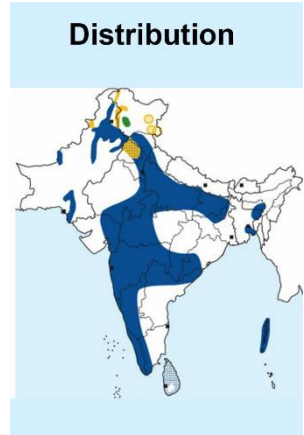

List of Crakes found in India

Sno.	Name	Binomial Name
1	Andaman Crake	<i>Rallina canningi</i>
2	Baillon's Crake	<i>Zapornia pusilla</i>
3	Black-tailed Crake	<i>Zapornia bicolor</i>
4	Brown Crake	<i>Amaurornis akool</i>
5	Corn crake	<i>Crex crex</i>
6	Little Crake	<i>Zapornia parva</i>
7	Ruddy-breasted Crake	<i>Zapornia fusca</i>
8	Slaty-legged Crake	<i>Rallina eurizonoides</i>
9	Spotted Crake	<i>Porzana porzana</i>

Andaman Crane identification Tips

Andaman Crane : *Rallina canningi* : Resident of Andaman island in India

Important id point

Both sexes are similar

©www.ogaclinks.com

Reference : Birds of Indian Subcontinent
Inskipp and Grimmett
www.HBW.com

Baillon's Crane identification Tips

Baillon's Crane : *Zapornia pusilla* : Widespread Winter visitor & Passage migrant in India

Important id point

Both sexes are similar

©www.ogaclinks.com

Reference : **Birds of Indian Subcontinent**
Inskipp and Grimmett
www.HBW.com

Black-tailed Crake identification Tips

Black-tailed Crake : *Zapornia bicolor* : Resident of Eastern Himalayas & North East India

Important id point

Both sexes are similar

©www.ogaclinks.com

Reference : **Birds of Indian Subcontinent**
Inskipp and Grimmett
www.HBW.com