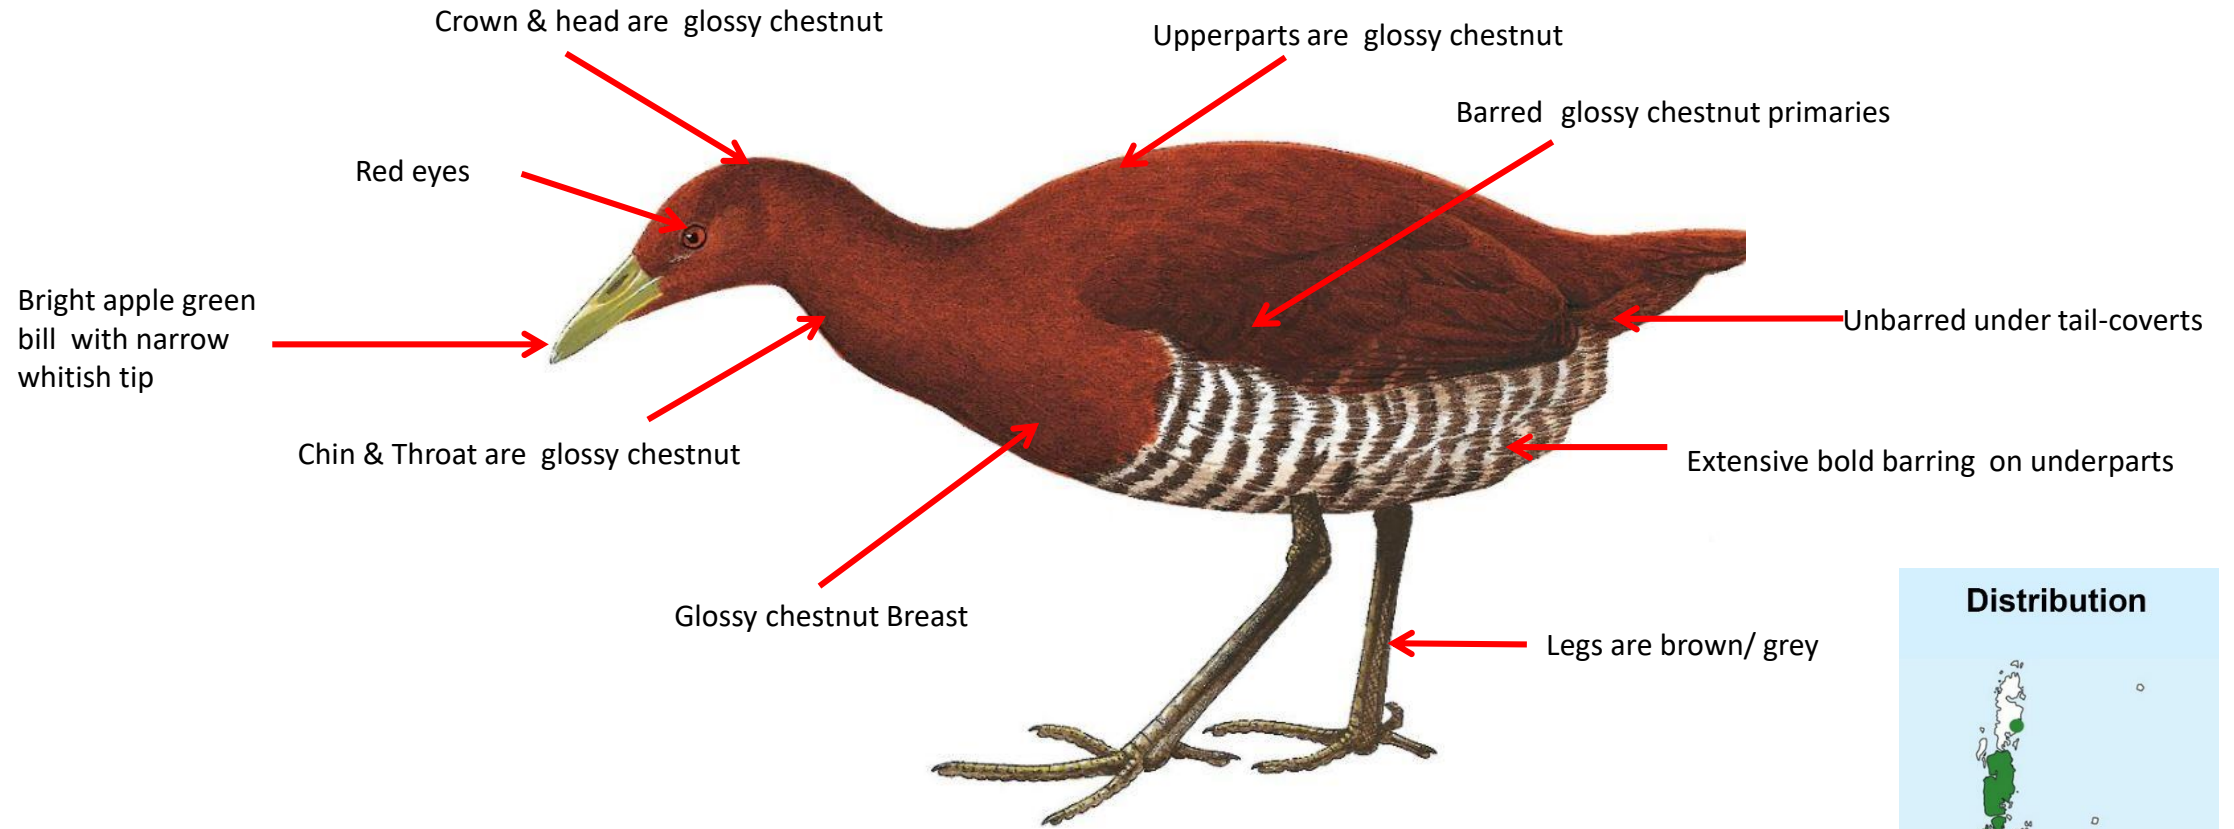

List of Crakes found in India

Sno.	Name	Binomial Name
1	Andaman Crake	<i>Rallina canningi</i>
2	Baillon's Crake	<i>Zapornia pusilla</i>
3	Black-tailed Crake	<i>Zapornia bicolor</i>
4	Brown Crake	<i>Amaurornis akool</i>
5	Corn crake	<i>Crex crex</i>
6	Little Crake	<i>Zapornia parva</i>
7	Ruddy-breasted Crake	<i>Zapornia fusca</i>
8	Slaty-legged Crake	<i>Rallina eurizonoides</i>
9	Spotted Crake	<i>Porzana porzana</i>

Andaman Crane identification Tips

Andaman Crane : *Rallina canningi* : Resident of Andaman island in India

Important id point

Both sexes are similar

©www.ogaclinks.com

Reference : Birds of Indian Subcontinent
Inskipp and Grimmett
www.HBW.com

Baillon's Crane identification Tips

Baillon's Crane : *Zapornia pusilla* : Widespread Winter visitor & Passage migrant in India

Important id point

Both sexes are similar

©www.ogaclinks.com

Reference : **Birds of Indian Subcontinent**
Inskipp and Grimmett
www.HBW.com

Brown Crake identification Tips

Brown Crake : *Amaurornis akool* : Widespread Resident in India

Important id point

Both sexes are similar

Corn Crake identification Tips

Corn Crake: *Crex crex* : Vagrant in India