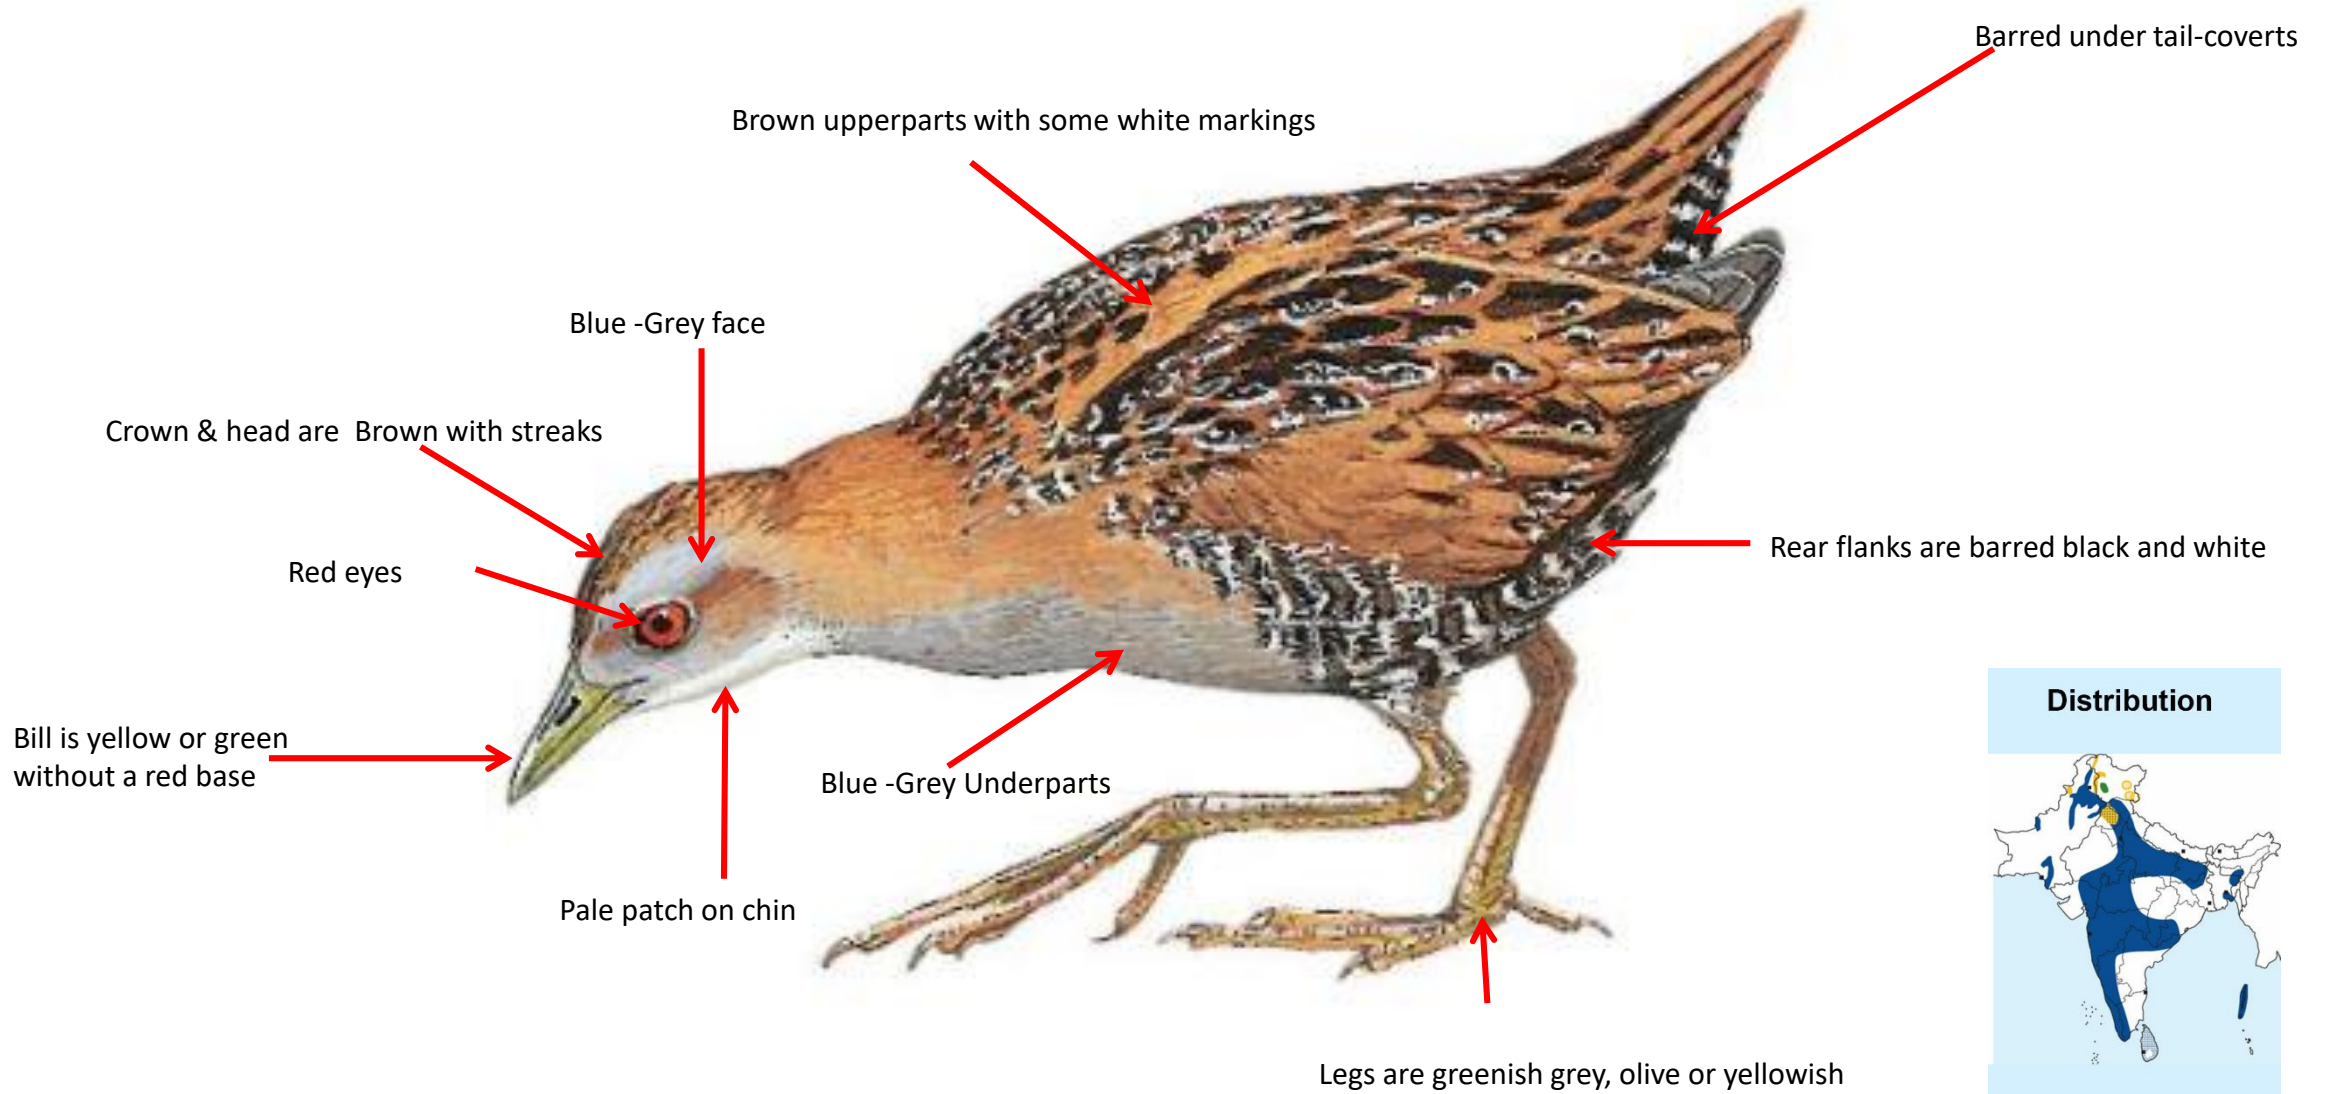

List of Crakes found in India

Sno.	Name	Binomial Name
1	Andaman Crake	<i>Rallina canningi</i>
2	Baillon's Crake	<i>Zapornia pusilla</i>
3	Black-tailed Crake	<i>Zapornia bicolor</i>
4	Brown Crake	<i>Amaurornis akool</i>
5	Corn crake	<i>Crex crex</i>
6	Little Crake	<i>Zapornia parva</i>
7	Ruddy-breasted Crake	<i>Zapornia fusca</i>
8	Slaty-legged Crake	<i>Rallina eurizonoides</i>
9	Spotted Crake	<i>Porzana porzana</i>

Andaman Crane identification Tips

Andaman Crane : *Rallina canningi* : Resident of Andaman island in India

Important id point

Both sexes are similar

©www.ogaclinks.com

Reference : Birds of Indian Subcontinent
Inskipp and Grimmett
www.HBW.com

Baillon's Crane identification Tips

Baillon's Crane : *Zapornia pusilla* : Widespread Winter visitor & Passage migrant in India

Important id point

Both sexes are similar

©www.ogaclinks.com

Reference : **Birds of Indian Subcontinent**
Inskipp and Grimmett
www.HBW.com

Black-tailed Crake identification Tips

Black-tailed Crake : *Zapornia bicolor* : Resident of Eastern Himalayas & North East India

Important id point

Both sexes are similar

©www.ogaclinks.com

Reference : **Birds of Indian Subcontinent**
Inskipp and Grimmett
www.HBW.com