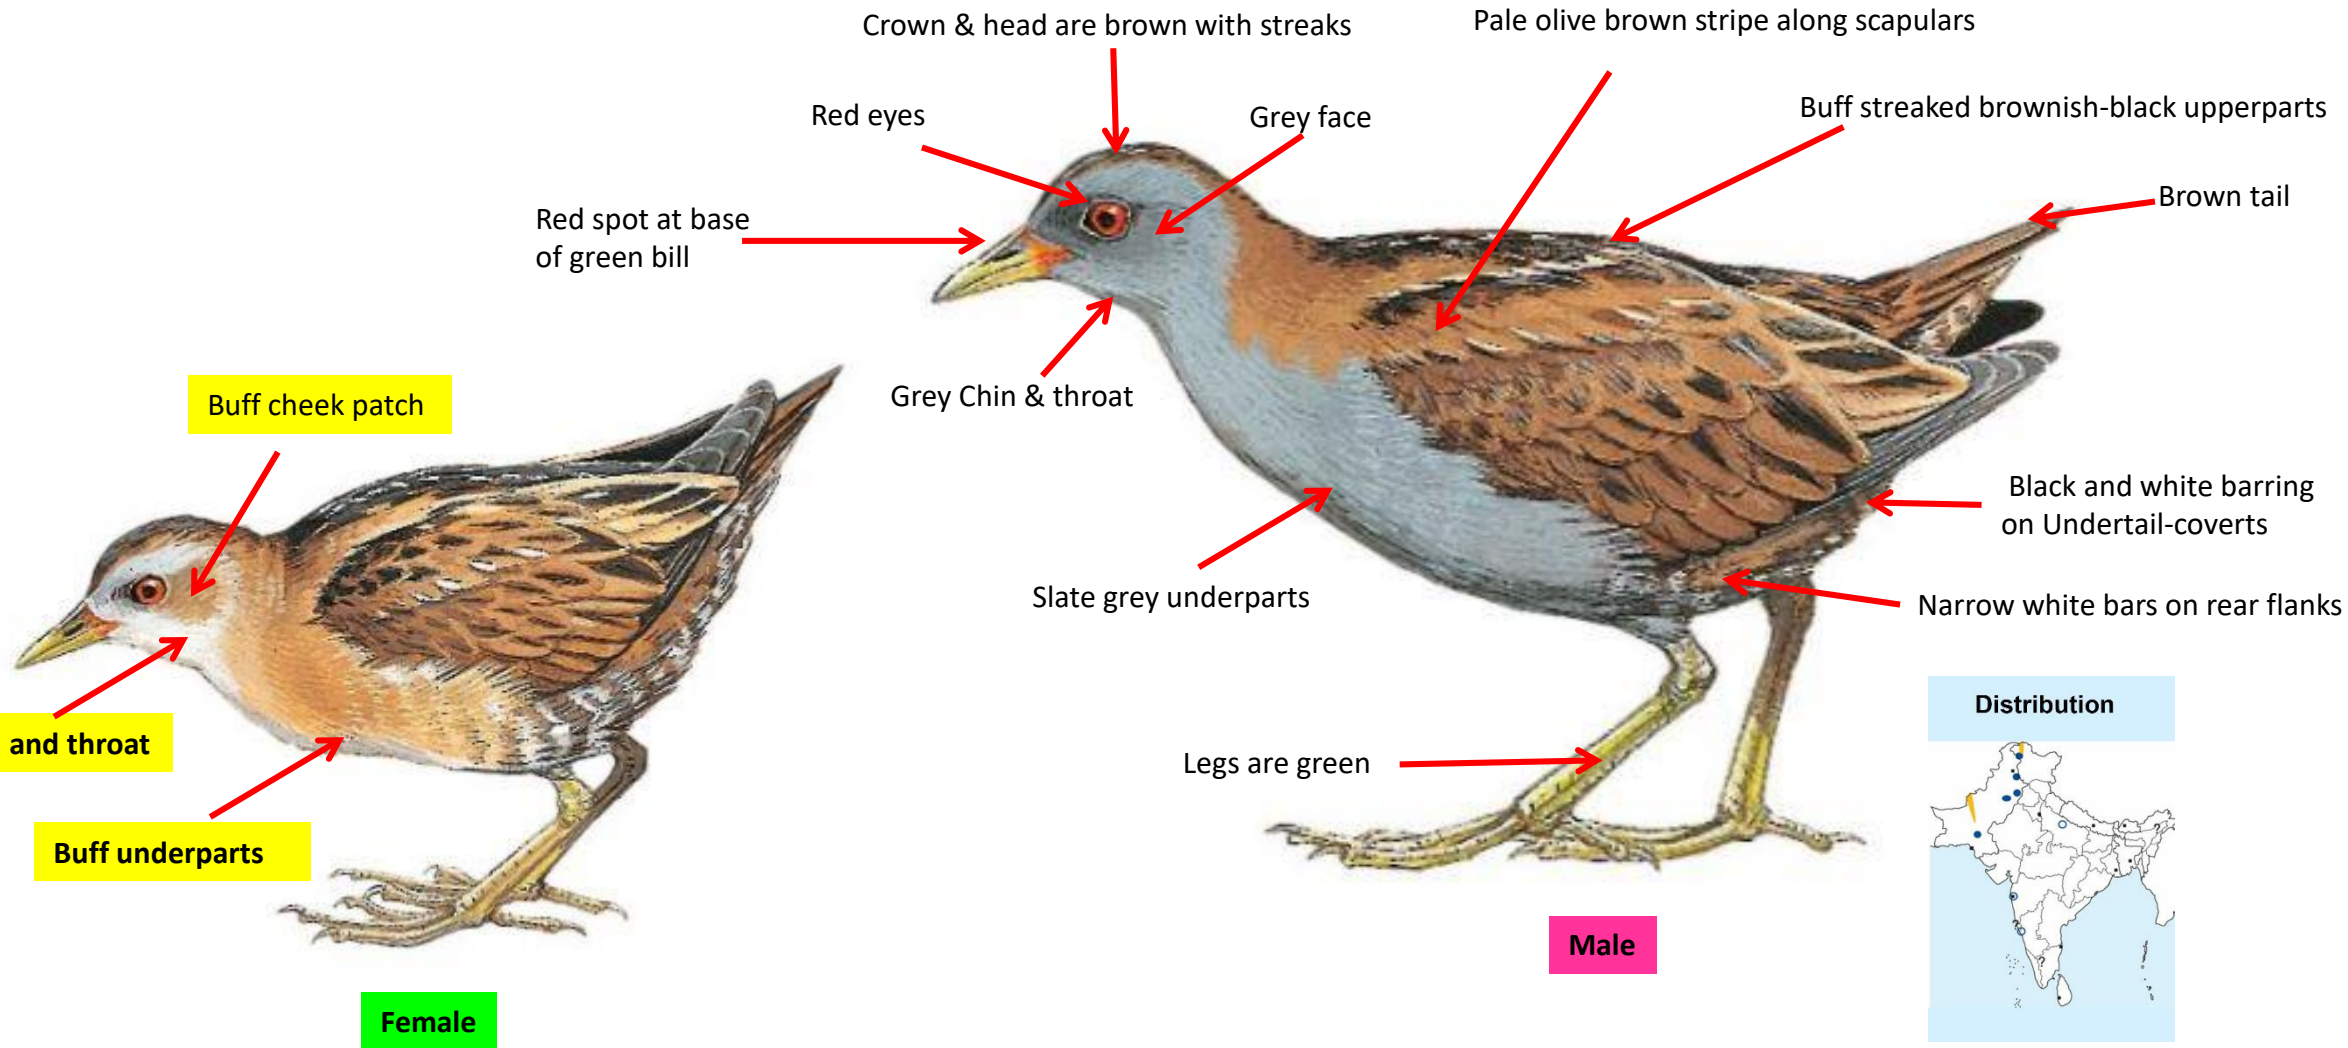

Baillon's Crane identification Tips

Baillon's Crane : *Zapornia pusilla* : Widespread Winter visitor & Passage migrant in India

Important id point

Both sexes are similar

©www.ogaclinks.com

Reference : **Birds of Indian Subcontinent**
Inskipp and Grimmett
www.HBW.com

Black-tailed Crake identification Tips

Black-tailed Crake : *Zapornia bicolor* : Resident of Eastern Himalayas & North East India

Important id point

Both sexes are similar

©www.ogaclinks.com

Reference : **Birds of Indian Subcontinent**
Inskipp and Grimmett
www.HBW.com

Brown Crake identification Tips

Brown Crake : *Amaurornis akool* : Widespread Resident in India

Important id point

Both sexes are similar

Corn Crake identification Tips

Corn Crake: *Crex crex* : Vagrant in India

Important id point

Both sexes are similar

Little Crane identification Tips

Little Crane : *Porzana parva*: Sporadic winter visitor in India

Important id point

Difference from male

©www.ogaclinks.com

Reference : Birds of Indian Subcontinent
Inskipp and Grimmett
www.HBW.com