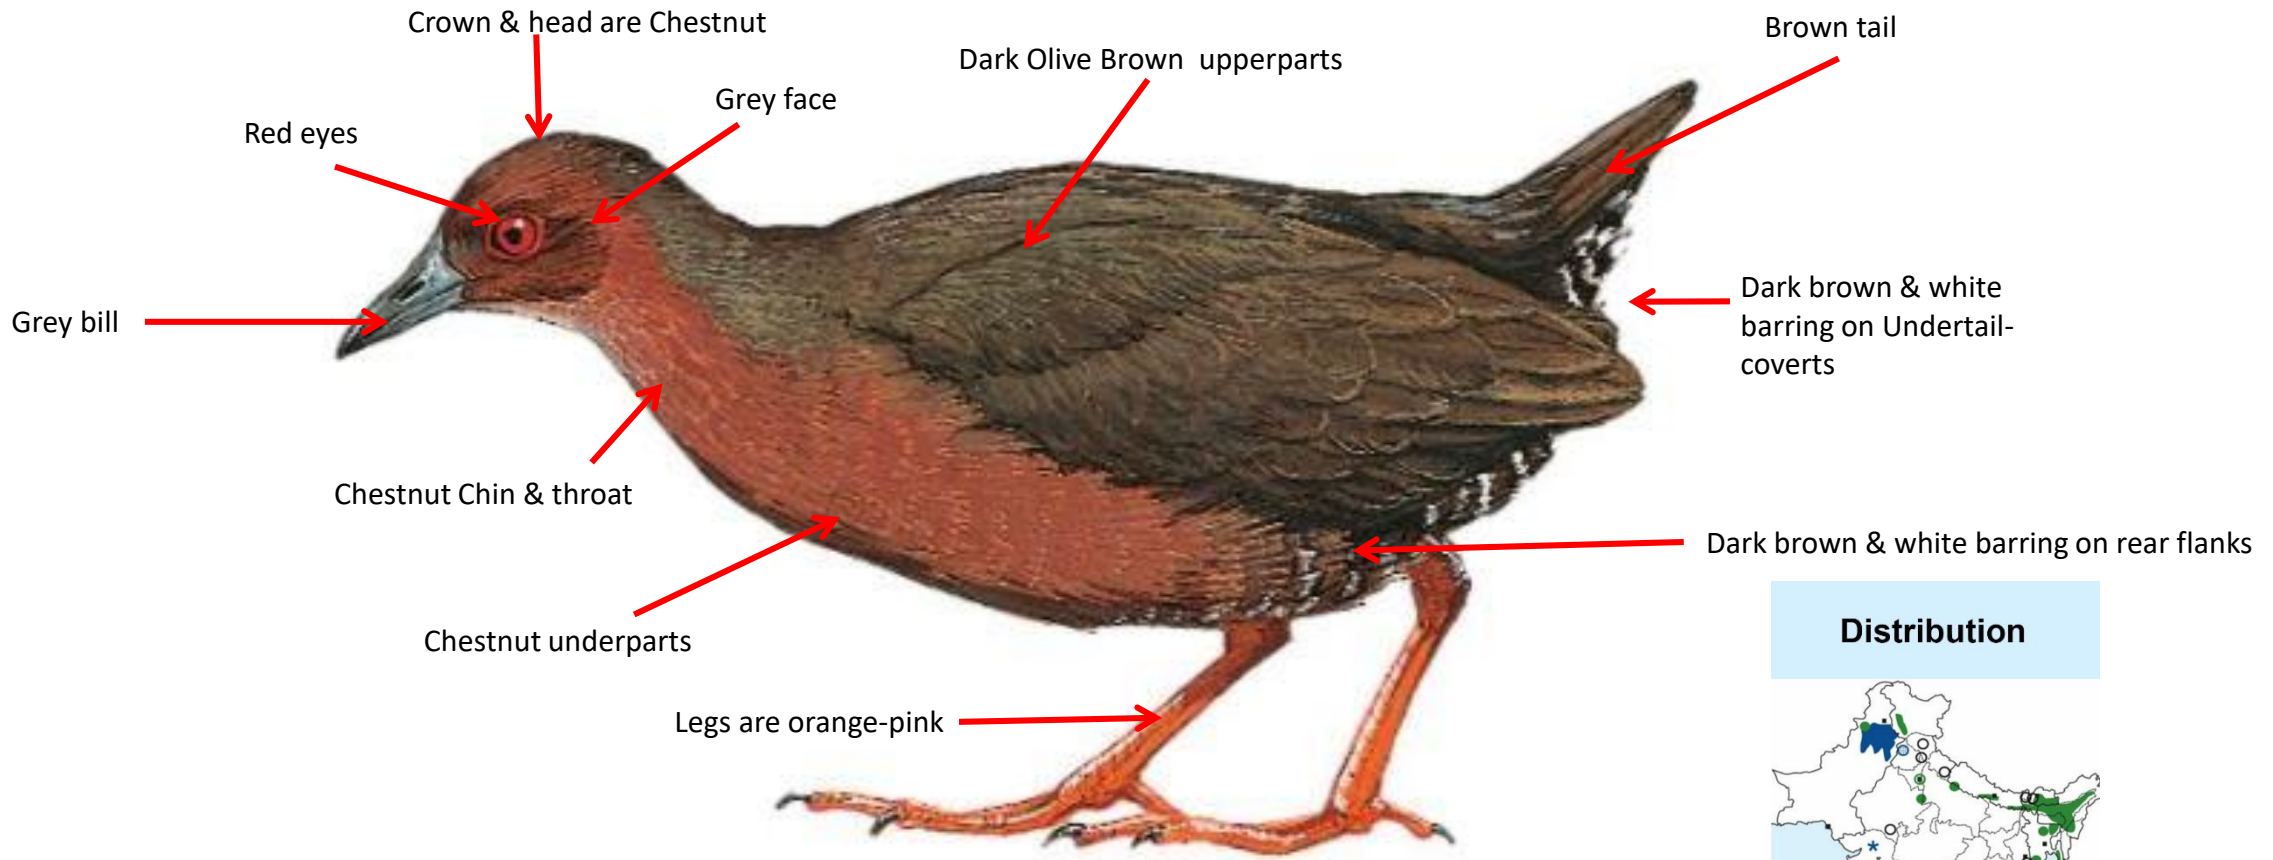

Ruddy-breasted Crake identification Tips

Ruddy-breasted Crake : *Porzana fusca* : Resident in Western Ghats, East & North East India

Male