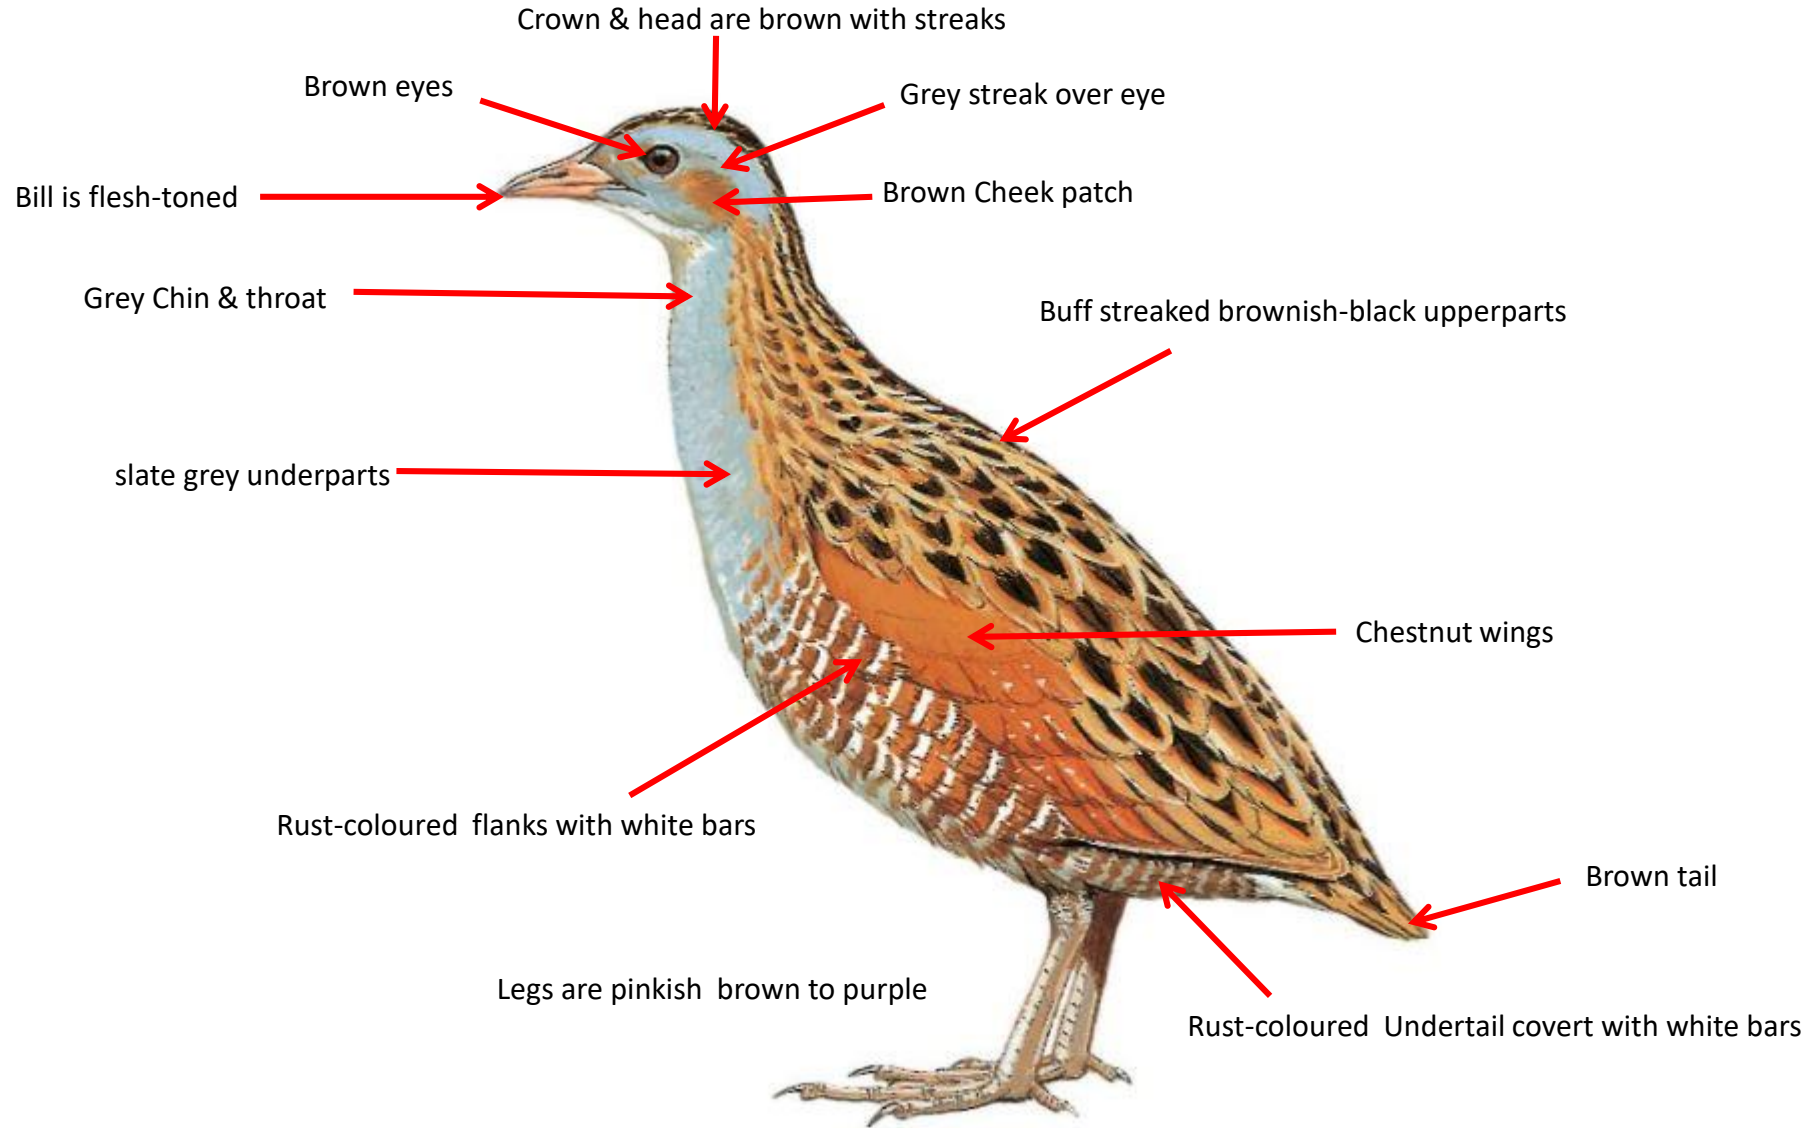

Baillon's Crane identification Tips

Baillon's Crane : *Zapornia pusilla* : Widespread Winter visitor & Passage migrant in India

Important id point

Both sexes are similar

©www.ogaclinks.com

Reference : **Birds of Indian Subcontinent**
Inskipp and Grimmett
www.HBW.com

Black-tailed Crake identification Tips

Black-tailed Crake : *Zapornia bicolor* : Resident of Eastern Himalayas & North East India

Important id point

Both sexes are similar

©www.ogaclinks.com

Reference : **Birds of Indian Subcontinent**
Inskipp and Grimmett
www.HBW.com

Brown Crake identification Tips

Brown Crake : *Amaurornis akool* : Widespread Resident in India

Important id point

Both sexes are similar

Corn Crake identification Tips

Corn Crake: *Crex crex* : Vagrant in India

Important id point

Both sexes are similar

Little Crane identification Tips

Little Crane : *Porzana parva*: Sporadic winter visitor in India

Important id point

Difference from male

©www.ogaclinks.com

Reference : Birds of Indian Subcontinent
Inskipp and Grimmett
www.HBW.com