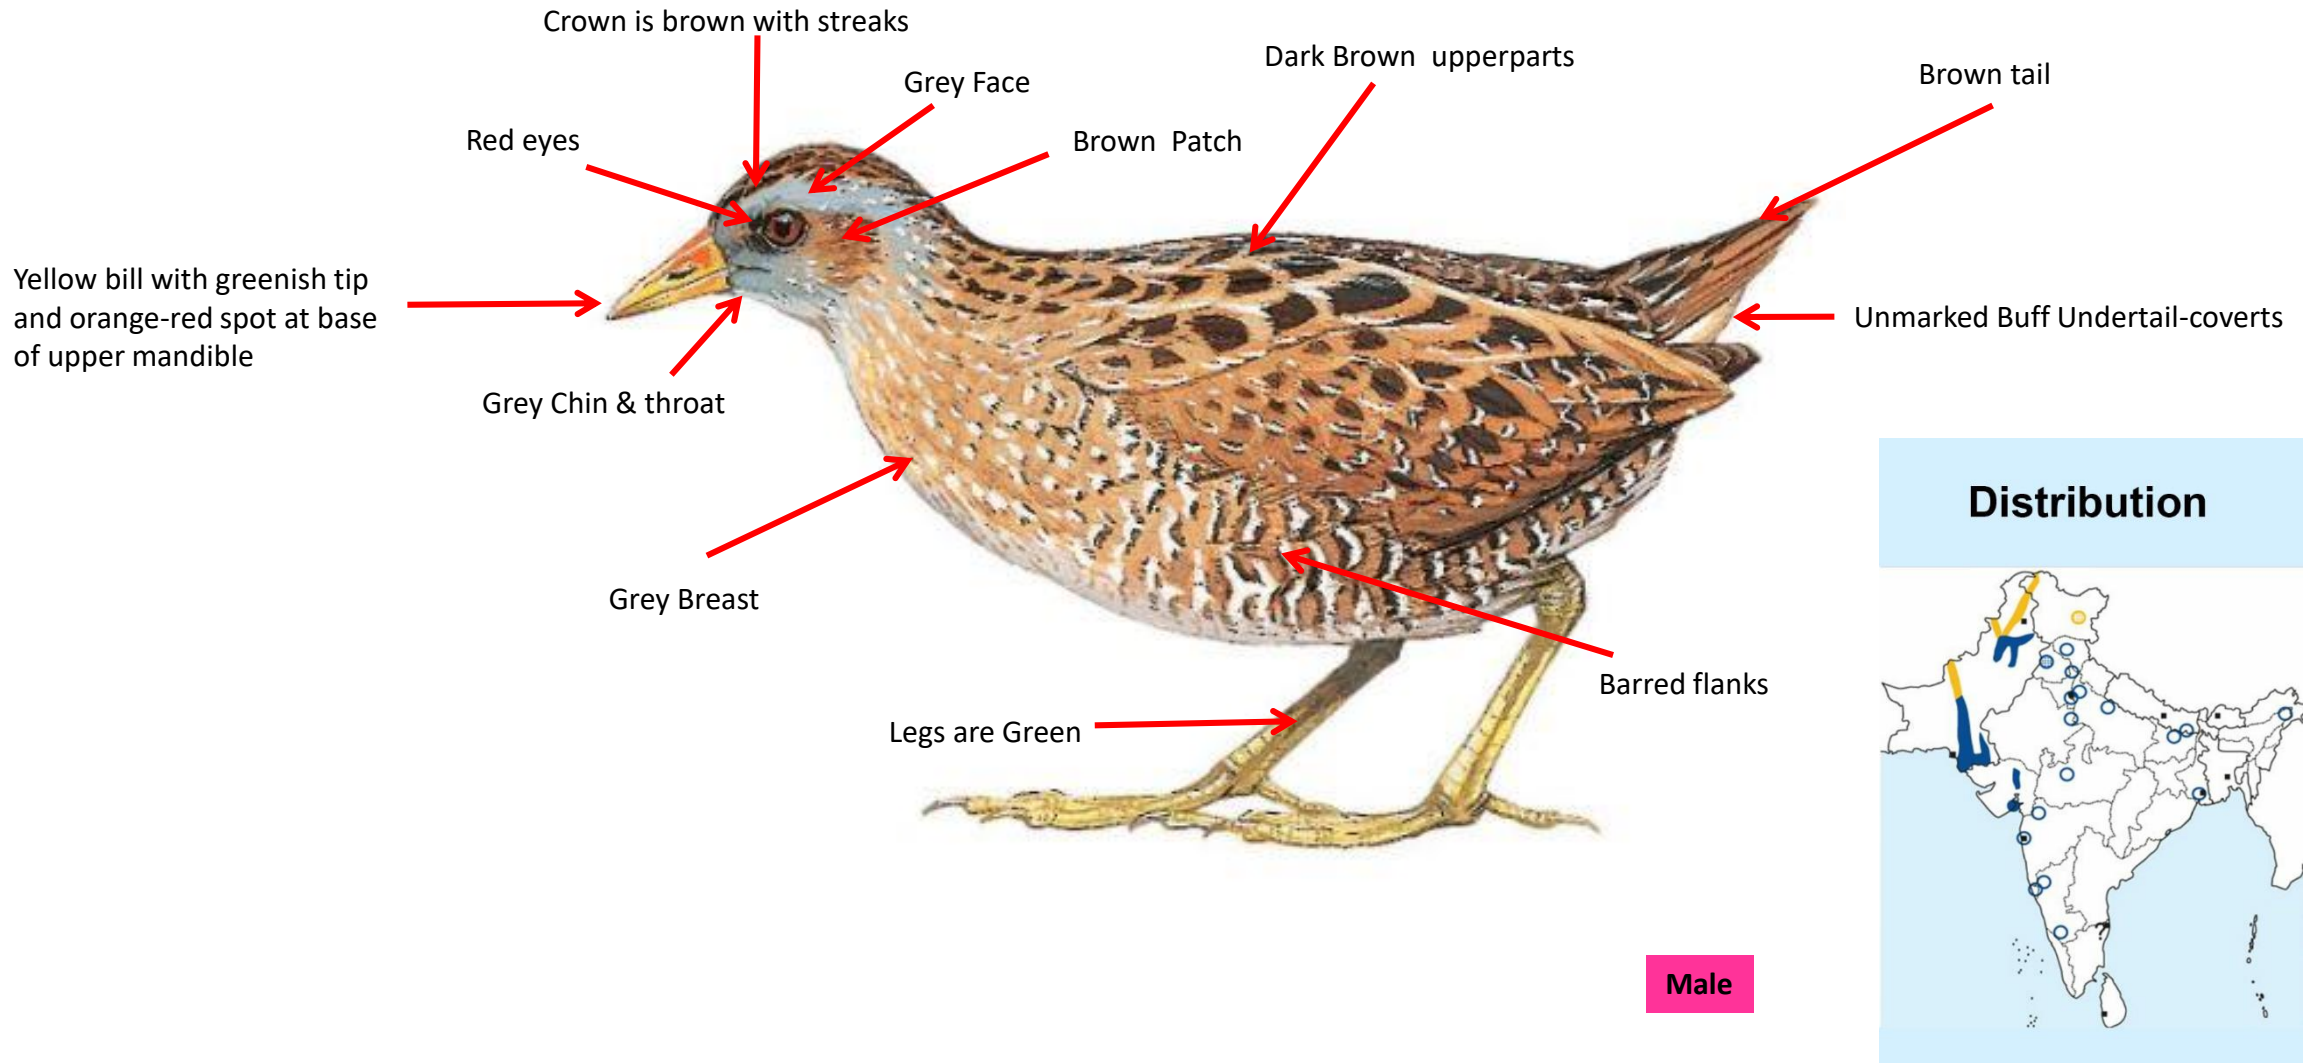

Important id point

Both sexes are similar

Little Crane identification Tips

Little Crane : *Porzana parva*: Sporadic winter visitor in India

Important id point

Difference from male

©www.ogaclinks.com

Reference : Birds of Indian Subcontinent
Inskipp and Grimmett
www.HBW.com

Ruddy-breasted Crake identification Tips

Ruddy-breasted Crake : *Porzana fusca* : Resident in Western Ghats, East & North East India

Male

Important id point

Both sexes are similar

Slaty-legged Crake identification Tips - *R. e. amauroptera*

Slaty-legged Crake : *Rallina eurizonoides amauroptera* : Summer visitor in Western Ghats & Lower central Himalayas ; Resident in East & North East India

Male

Important id point

Both sexes are similar

Reference : **Birds of Indian Subcontinent**
Inskipp and Grimmett
www.HBW.com

Spotted Crake identification Tips

Spotted Crake : *Porzana porzana* : Sporadic Winter visitor across India (Except East)

Important id point

Both sexes are similar