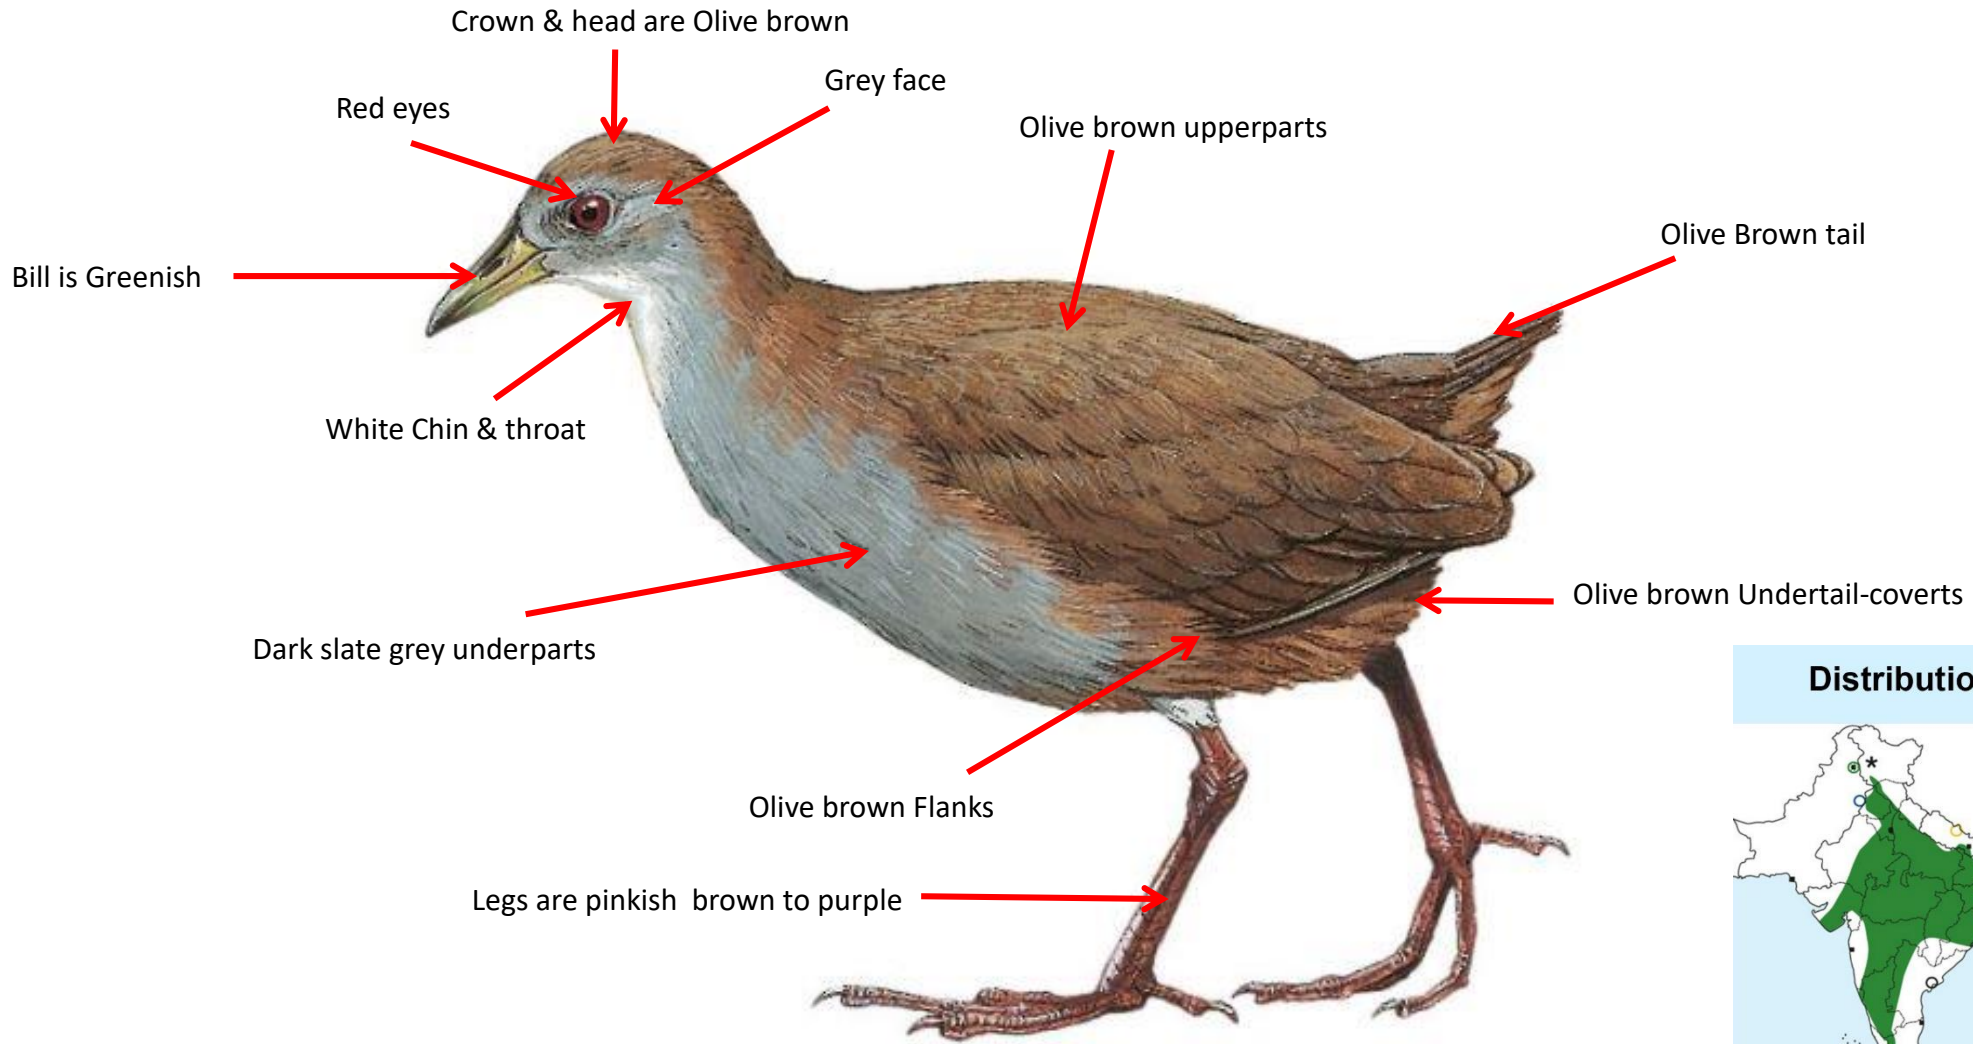

Andaman Crane identification Tips

Andaman Crane : *Rallina canningi* : Resident of Andaman island in India

Important id point

Both sexes are similar

©www.ogaclinks.com

Reference : Birds of Indian Subcontinent
Inskipp and Grimmett
www.HBW.com

Baillon's Crane identification Tips

Baillon's Crane : *Zapornia pusilla* : Widespread Winter visitor & Passage migrant in India

Important id point

Both sexes are similar

©www.ogaclinks.com

Reference : **Birds of Indian Subcontinent**
Inskipp and Grimmett
www.HBW.com

Black-tailed Crake identification Tips

Black-tailed Crake : *Zapornia bicolor* : Resident of Eastern Himalayas & North East India

Important id point

Both sexes are similar

©www.ogaclinks.com

Reference : **Birds of Indian Subcontinent**
Inskipp and Grimmett
www.HBW.com

Brown Crake identification Tips

Brown Crake : *Amaurornis akool* : Widespread Resident in India

Important id point

Both sexes are similar

Corn Crake identification Tips

Corn Crake: *Crex crex* : Vagrant in India