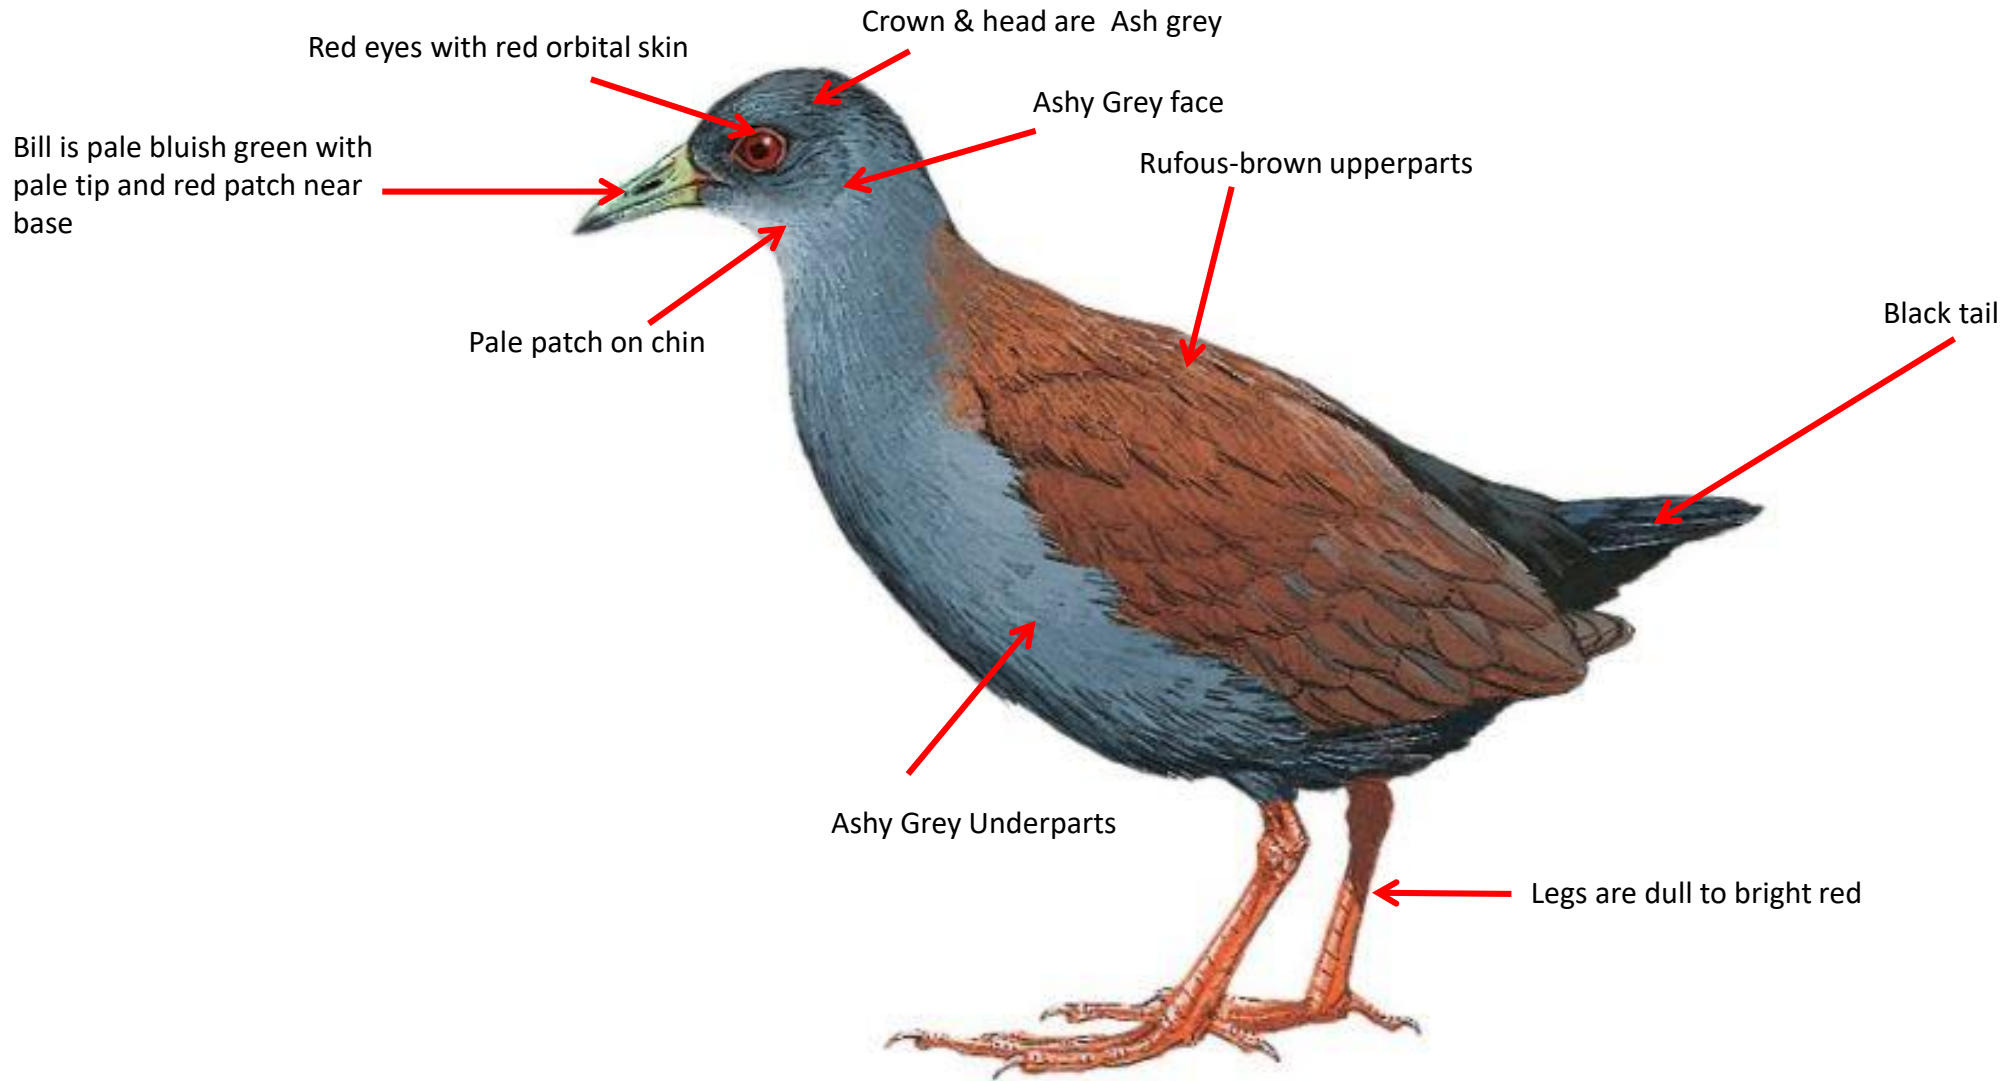

Andaman Crane identification Tips

Andaman Crane : *Rallina canningi* : Resident of Andaman island in India

Important id point

Both sexes are similar

©www.ogaclinks.com

Reference : Birds of Indian Subcontinent
Inskipp and Grimmett
www.HBW.com

Baillon's Crane identification Tips

Baillon's Crane : *Zapornia pusilla* : Widespread Winter visitor & Passage migrant in India

Important id point

Both sexes are similar

©www.ogaclinks.com

Reference : **Birds of Indian Subcontinent**
Inskipp and Grimmett
www.HBW.com

Black-tailed Crake identification Tips

Black-tailed Crake : *Zapornia bicolor* : Resident of Eastern Himalayas & North East India

Important id point

Both sexes are similar

©www.ogaclinks.com

Reference : **Birds of Indian Subcontinent**
Inskipp and Grimmett
www.HBW.com

Brown Crake identification Tips

Brown Crake : *Amaurornis akool* : Widespread Resident in India

Important id point

Both sexes are similar

Corn Crake identification Tips

Corn Crake: *Crex crex* : Vagrant in India