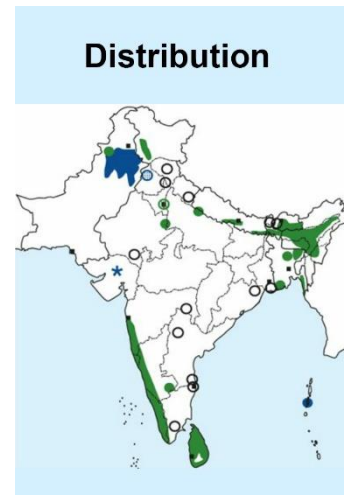

Important id point

Both sexes are similar