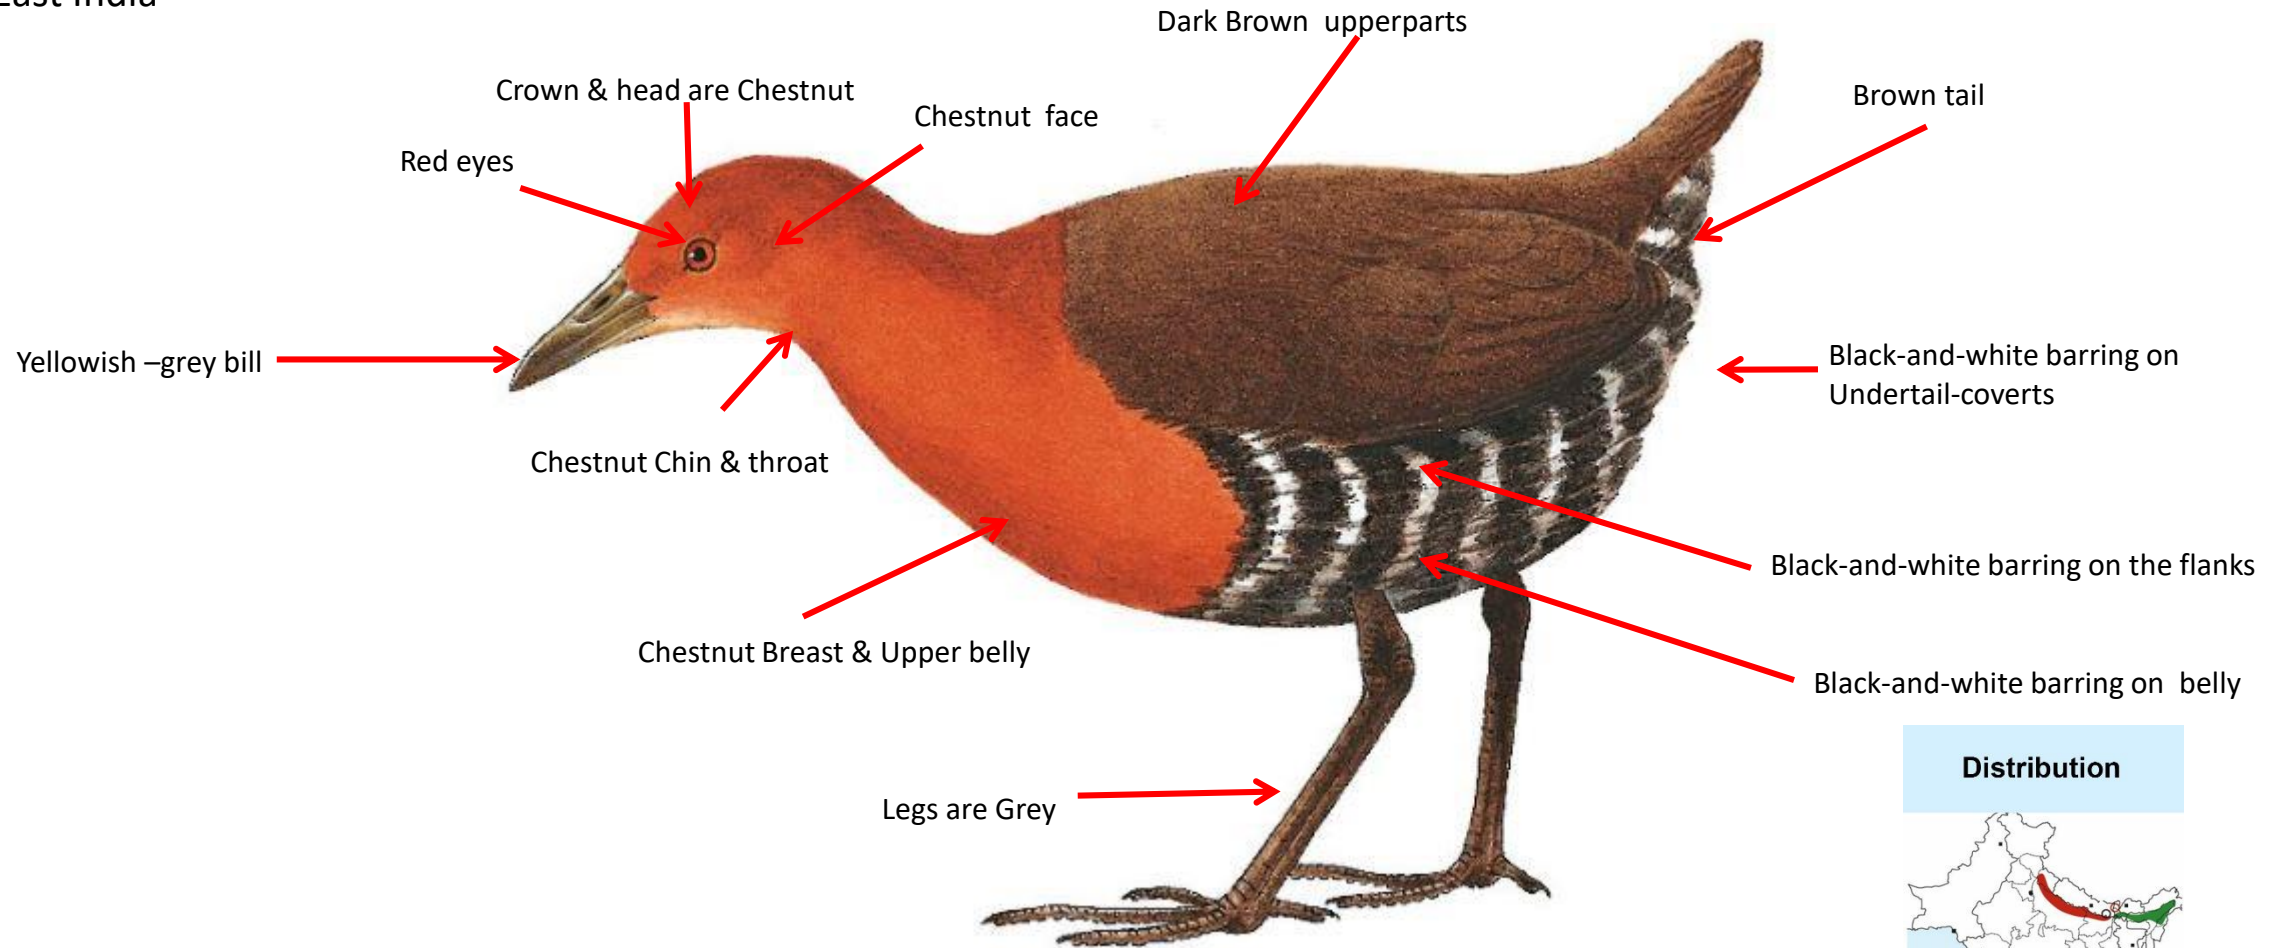

Important id point

Both sexes are similar

Little Crane identification Tips

Little Crane : *Porzana parva*: Sporadic winter visitor in India

Important id point

Difference from male

©www.ogaclinks.com

Reference : Birds of Indian Subcontinent
Inskipp and Grimmett
www.HBW.com

Ruddy-breasted Crake identification Tips

Ruddy-breasted Crake : *Porzana fusca* : Resident in Western Ghats, East & North East India

Male

Important id point

Both sexes are similar

Slaty-legged Crake identification Tips - *R. e. amauroptera*

Slaty-legged Crake : *Rallina eurizonoides amauroptera* : Summer visitor in Western Ghats & Lower central Himalayas ; Resident in East & North East India

Male

Important id point

Both sexes are similar

Reference : **Birds of Indian Subcontinent**
Inskipp and Grimmett
www.HBW.com

Spotted Crake identification Tips

Spotted Crake : *Porzana porzana* : Sporadic Winter visitor across India (Except East)

Important id point

Both sexes are similar