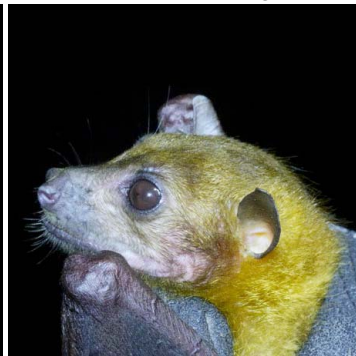

6 *Dobsonia* *crenulata*
PTEROPODIDAE
Photo: G. Patterson